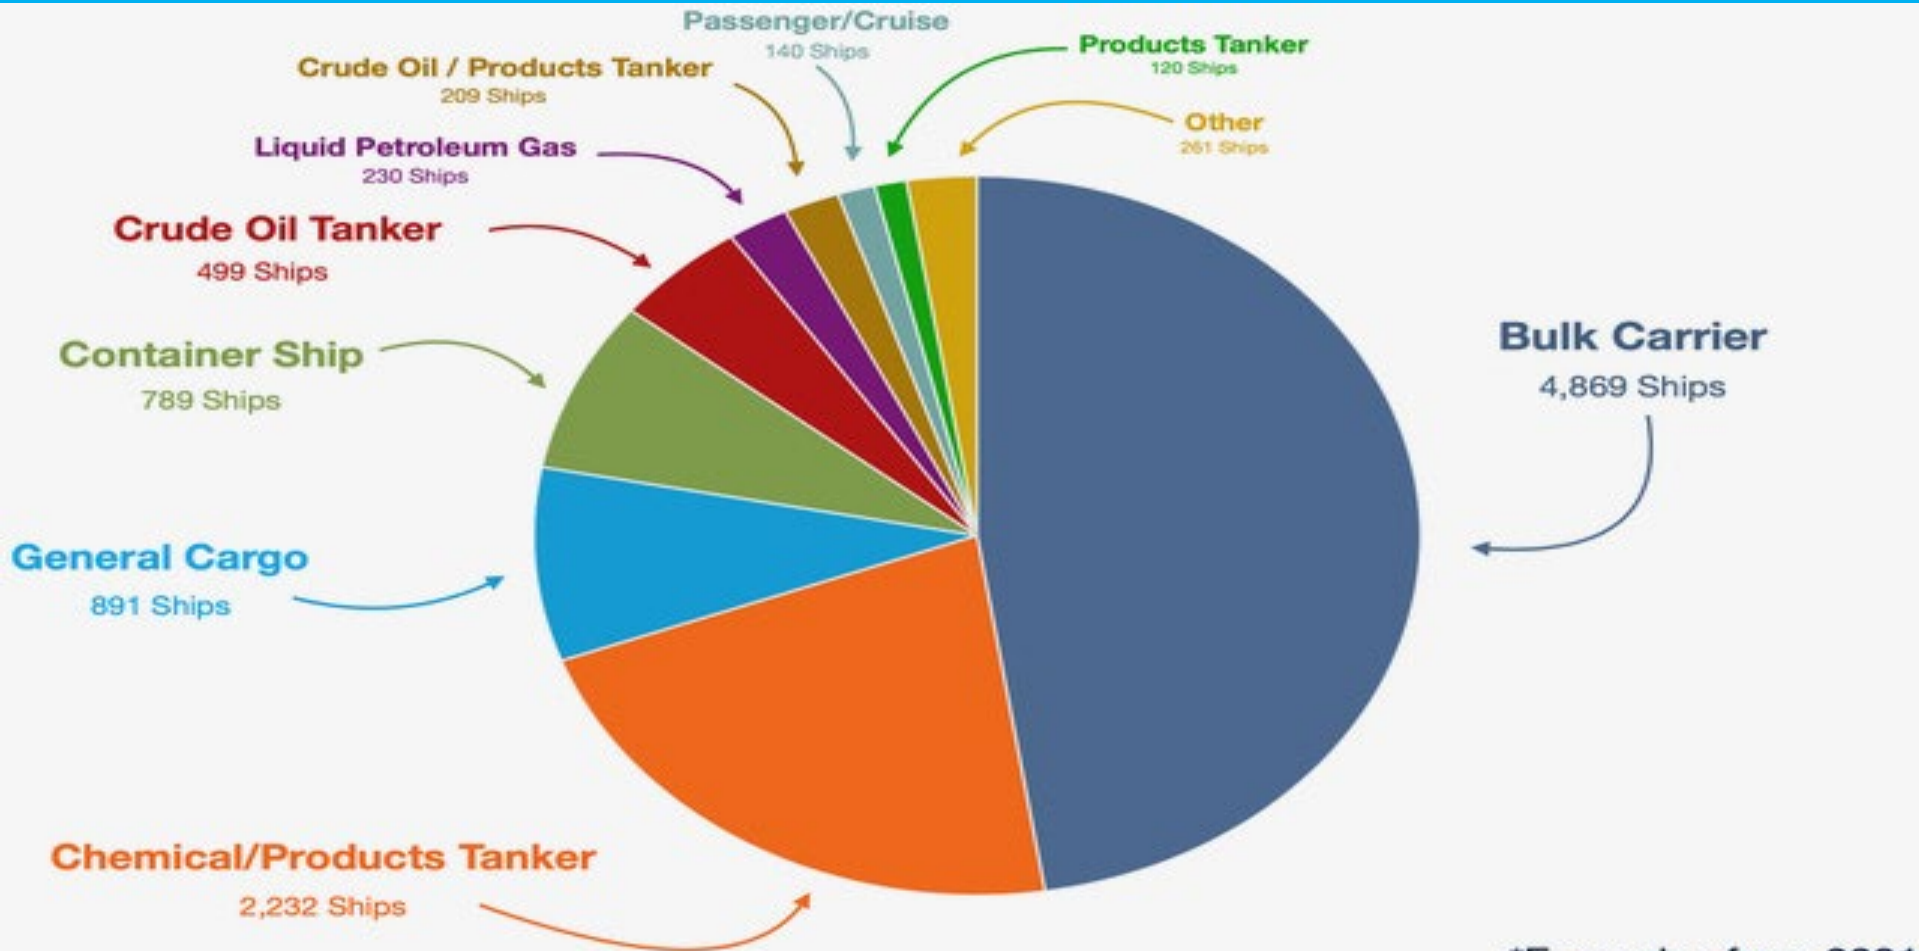

BIG RIVER COALITION

“Advocating for a Mightier Mississippi River”

“Whiskey is for drinking and water is for fighting.”

Mark Twain

WESTERN DREDGING ASSOCIATION 71823

VESSELS CALLING THE MISSISSIPPI RIVER SHIP CHANNEL 2021