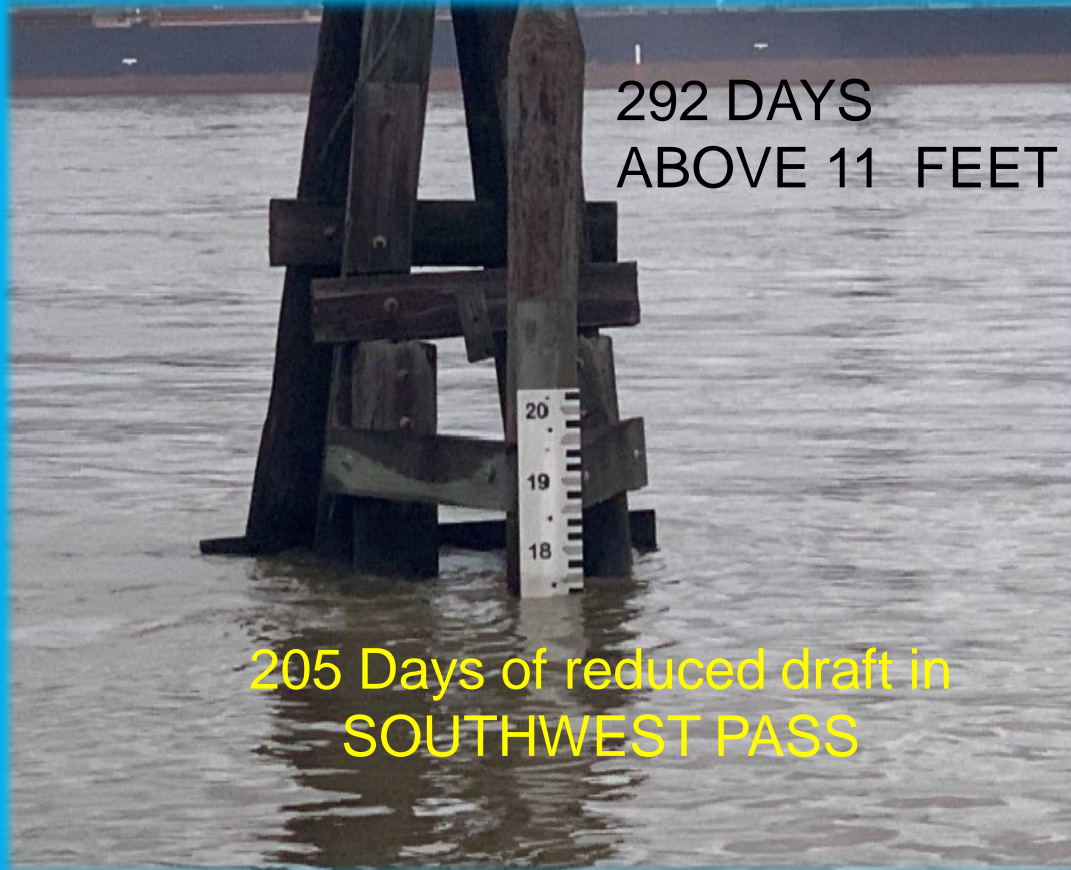

*Examples from 2021

2019 MISSISSIPPI RIVER HIGH WATER LONGEST FLOOD FIGHT IN NEW ORLEANS DISTRICT HISTORY

UNPRECEDENTED BONNET CARRÉ OPENINGS

EXTREME WEATHER EVENTS LOW TO HIGH WATER

SALTWATER SILL BACK-TO-BACK
2022 and 2023 (first ever)