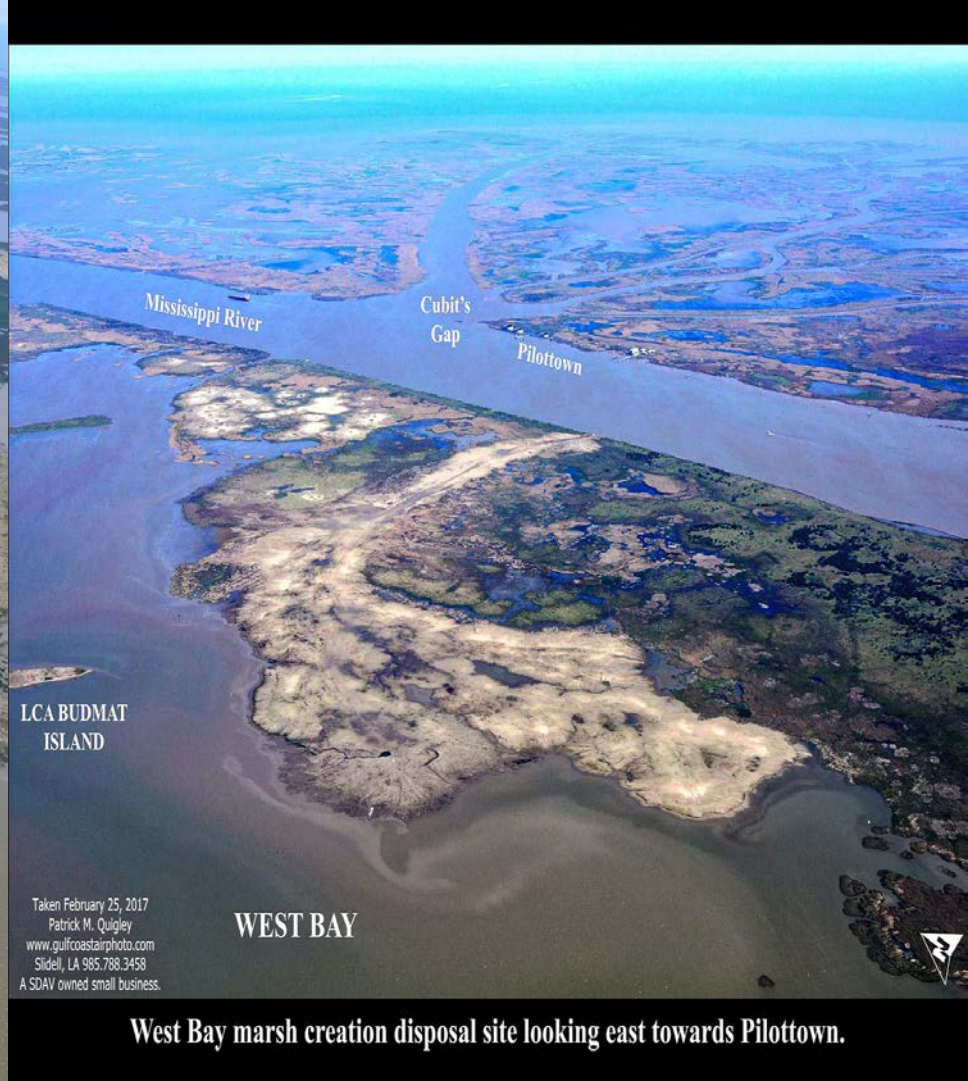

LCA BUDMAT
ISLAND

Taken February 25, 2017
Patrick M. Quigley
www.gulfcoastairphoto.com
Slidell, LA 985.788.3458
A SDAV owned small business.

WEST BAY

West Bay marsh creation disposal site looking east towards Pilottown.